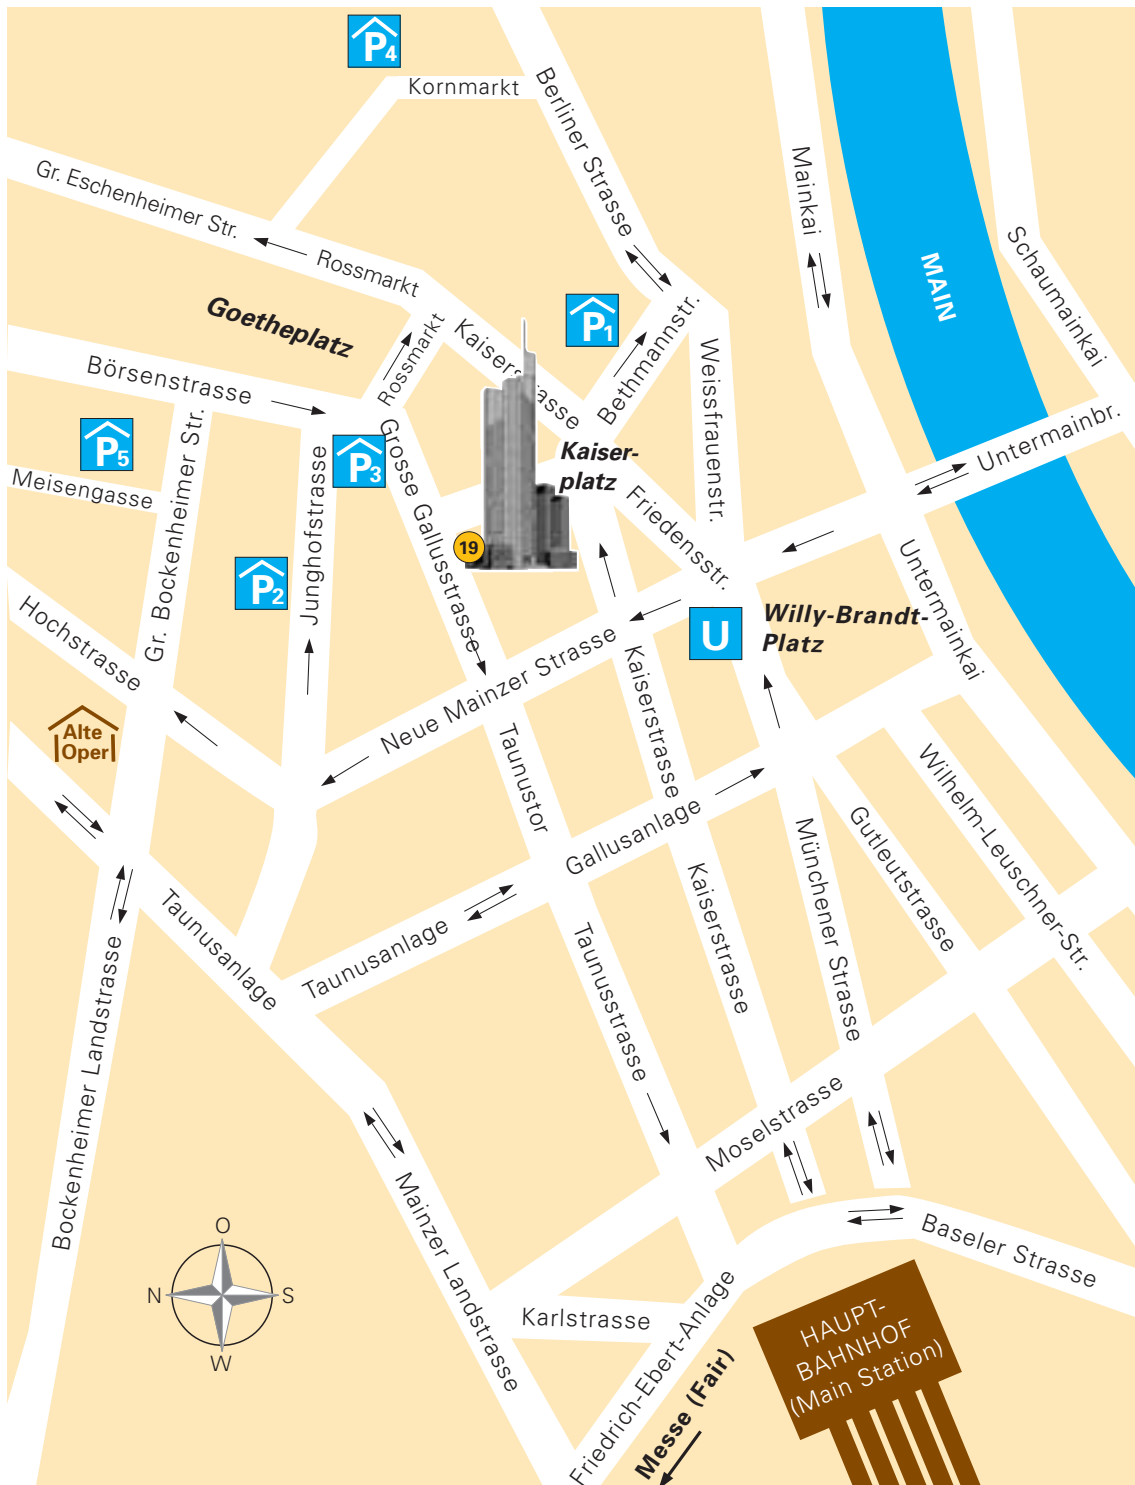

**| how to find | AUDITORIUM
OF COMMERZBANK AG, FRANKFURT AM MAIN**

Entrance: Grosse Gallusstrasse 19 (at street level, next to the steps)

You can reach the Auditorium of Commerzbank

- by public transport
from main station
by underground N^o. U4/N^o. U5
or
by tram N^o. 11
stop: Willy-Brandt-Platz
- by car, parking facilities:
P1: Parkhaus Kaiserplatz, access from: Bethmannstrasse
P2: Parkhaus Junghofstrasse, access from: Junghofstrasse
P3: Parkhaus Goetheplatz, access from: Junghofstrasse
P4: Parkhaus Hauptwache, access from: Kornmarkt
P5: Parkhaus Börse, access from: Meisengasse